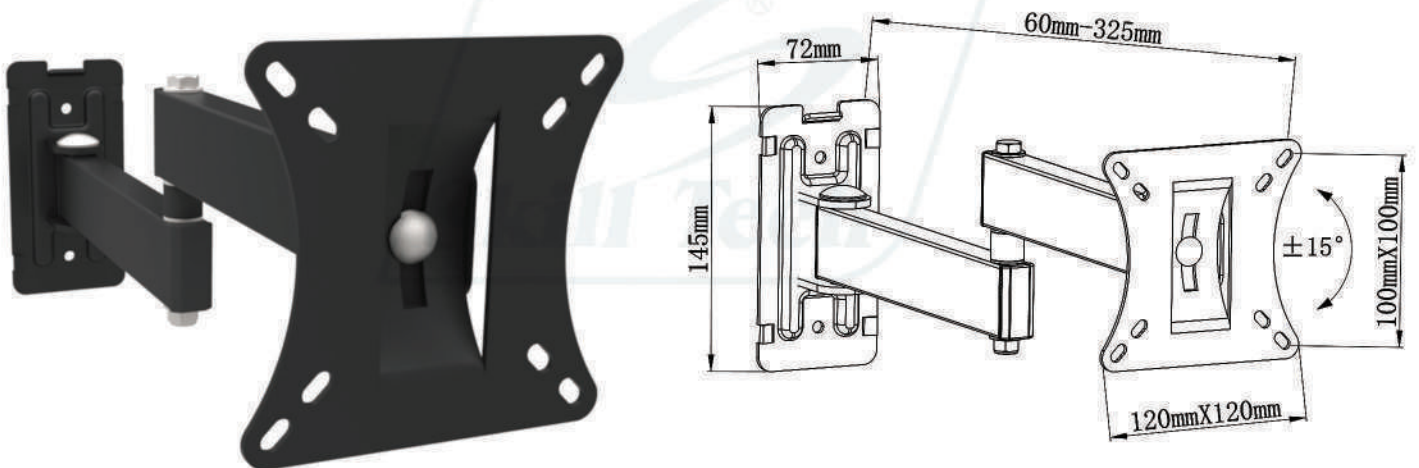

SH 21P

3D/Swivel Wall Mount

Fits most 10"-32"

Adjust your screen
for perfect viewing angle

Weight Capacity

20 Kgs

Screen Size

10"-32"

Swivel Range

±90°

VESA Compatible

100x100

Profile to Wall

60 - 325mm

Tilt Range

+15° ~ -15°

Curved Monitor